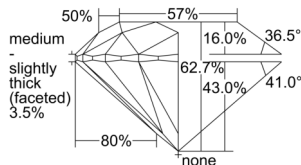

GIA®

FACSIMILE

GIA REPORT 6502081166

Verify this report at GIA.edu

GIA NATURAL DIAMOND DOSSIER®

August 01, 2024
GIA Report Number 6502081166
Shape and Cutting Style ..... Round Brilliant
Measurements ..... 4.73 - 4.76 x 2.97 mm

GRADING RESULTS

Carat Weight ..... 0.41 carat
Color Grade I
Clarity Grade VS1
Cut Grade ..... Excellent

ADDITIONAL GRADING INFORMATION

Polish ..... Excellent
Symmetry ..... Excellent
Fluorescence ..... None
Clarity Characteristics ..... Crystal
Inscription(s): GIA 6502081166

PROPORTIONS

Profile to actual proportions

GRADING SCALES

GIA COLOR SCALE	GIA CLARITY SCALE	GIA CUT SCALE	
D	FLAWLESS	EXCELLENT	
E	INTERNALLY FLAWLESS		
F		VVS₁	VERY GOOD
G	VVS₂		
H	VS₁	GOOD	
I	VS₂		
J	SI₁	FAIR	
K	SI₂		
L	I₁	POOR	
M	I₂		
N	I₃		
O			
P			
Q			
R			
S			
T			
U			
V			
W			
X			
Y			
Z