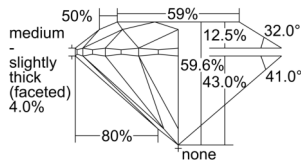

GIA®

FACSIMILE

GIA REPORT 6502081578

Verify this report at GIA.edu

GIA NATURAL DIAMOND DOSSIER®

July 31, 2024
GIA Report Number 6502081578
Shape and Cutting Style ..... Round Brilliant
Measurements ..... 4.33 - 4.36 x 2.59 mm

GRADING RESULTS

Carat Weight ..... 0.30 carat
Color Grade ..... D
Clarity Grade VS2
Cut Grade ..... Excellent

ADDITIONAL GRADING INFORMATION

Polish ..... Excellent
Symmetry ..... Excellent
Fluorescence ..... Faint
Clarity Characteristics ..... Crystal
Inscription(s): GIA 6502081578

PROPORTIONS

Profile to actual proportions

GRADING SCALES

GIA COLOR SCALE	GIA CLARITY SCALE	GIA CUT SCALE
D	FLAWLESS	EXCELLENT
E	FLAWLESS	
F	INTERNALLY FLAWLESS	VERY GOOD
G	FLAWLESS	
H	VVS₁	GOOD
I	VVS₂	
J	VS₁	FAIR
K	VS₂	
L	SI₁	POOR
M	SI₂	
N	I₁	
O	I₂	
P	I₃	
Q		
R		
S		
T		
U		
V		
W		
X		
Y		
Z