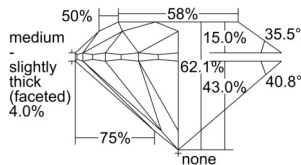

GIA®

FACSIMILE

GIA REPORT 6502082218

Verify this report at GIA.edu

GIA NATURAL DIAMOND DOSSIER®

August 02, 2024
GIA Report Number 6502082218
Shape and Cutting Style ..... Round Brilliant
Measurements ..... 4.89 - 4.93 x 3.05 mm

GRADING RESULTS

Carat Weight ..... 0.46 carat
Color Grade ..... G
Clarity Grade S11
Cut Grade ..... Excellent

ADDITIONAL GRADING INFORMATION

Polish ..... Very Good
Symmetry ..... Excellent
Fluorescence ..... None
Clarity Characteristics ..... Cloud, Crystal
Inscription(s): GIA 6502082218

PROPORTIONS

Profile to actual proportions

GRADING SCALES

GIA COLOR SCALE	GIA CLARITY SCALE	GIA CUT SCALE	
D	FLAWLESS	EXCELLENT	
E	INTERNALLY FLAWLESS		
F		VVS₁	VERY GOOD
G	VVS₂		
H	VS₁	GOOD	
I	VS₂		
J	S1₁	FAIR	
K	S1₂		
L	I₁	POOR	
M	I₂		
N	I₃		
O			
P			
Q			
R			
S			
T			
U			
V			
W			
X			
Y			
Z