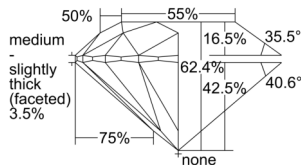

GIA®

FACSIMILE

GIA REPORT 6502082791

Verify this report at GIA.edu

GIA NATURAL DIAMOND DOSSIER®

August 02, 2024
GIA Report Number 6502082791
Shape and Cutting Style ..... Round Brilliant
Measurements ..... 4.26 - 4.29 x 2.67 mm

GRADING RESULTS

Carat Weight ..... 0.30 carat
Color Grade ..... H
Clarity Grade VS1
Cut Grade ..... Excellent

ADDITIONAL GRADING INFORMATION

Polish ..... Excellent
Symmetry ..... Excellent
Fluorescence ..... Medium Blue
Clarity Characteristics..... Crystal, Cloud, Pinpoint
Inspection(s): GIA 6502082791

PROPORTIONS

Profile to actual proportions

GRADING SCALES

GIA COLOR SCALE	GIA CLARITY SCALE	GIA CUT SCALE
D	FLAWLESS	EXCELLENT
E	INTERNALLY FLAWLESS	
F	VVS₁	VERY GOOD
G		
H	VS₁	GOOD
I		
J	SI₁	FAIR
K		
L	I₁	POOR
M		
N	I₂	
O		
P	I₃	
Q		
R		
S		
T		
U		
V		
W		
X		
Y		
Z