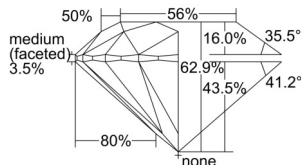

GIA®

FACSIMILE

GIA REPORT 6502083581

Verify this report at GIA.edu

GIA NATURAL DIAMOND DOSSIER®

August 01, 2024
GIA Report Number 6502083581
Shape and Cutting Style ..... Round Brilliant
Measurements ..... 5.46 - 5.49 x 3.45 mm

GRADING RESULTS

Carat Weight ..... 0.63 carat
Color Grade ..... H
Clarity Grade S11
Cut Grade ..... Excellent

ADDITIONAL GRADING INFORMATION

Polish ..... Excellent
Symmetry ..... Excellent
Fluorescence ..... None
Clarity Characteristics ..... Crystal, Cloud
Inscription(s): GIA 6502083581

PROPORTIONS

Profile to actual proportions

GRADING SCALES

GIA COLOR SCALE

COLORESS	D
	E
	F
	G
	H
	I
	J
NEAR COLORESS	K
	L
FAIN	M
	N
	O
	P
VERY LIGHT	Q
	R
	S
	T
	U
	V
	W
	X
	Y
LIGHT	Z

GIA CLARITY SCALE

VERY VERY SLIGHTLY INCLUDED	FLAWLESS
	INTERNALLY FLAWLESS
VERY SLIGHTLY INCLUDED	VVS₁
	VVS₂
SLIGHTLY INCLUDED	VS₁
	VS₂
INCLUDED	S1₁
	S1₂
	I₁
	I₂
	I₃

GIA CUT SCALE

EXCELLENT
VERY GOOD
GOOD
FAIR
POOR