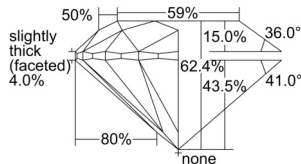

GIA®

FACSIMILE

GIA REPORT 6502084159

Verify this report at GIA.edu

GIA NATURAL DIAMOND DOSSIER®

August 02, 2024
GIA Report Number 6502084159
Shape and Cutting Style ..... Round Brilliant
Measurements ..... 5.63 - 5.67 x 3.52 mm

GRADING RESULTS

Carat Weight ..... 0.70 carat
Color Grade ..... F
Clarity Grade VVS1
Cut Grade ..... Excellent

ADDITIONAL GRADING INFORMATION

Polish ..... Excellent
Symmetry ..... Excellent
Fluorescence ..... None
Clarity Characteristics..... Pinpoint, Feather, Indented Natural
Inscription(s): GIA 6502084159

PROPORTIONS

Profile to actual proportions

GRADING SCALES

GIA COLOR SCALE	GIA CLARITY SCALE	GIA CUT SCALE	
D	FLAWLESS	EXCELLENT	
E	INTERNALLY FLAWLESS		
F		VVS₁	VERY GOOD
G	VVS₂		
H	VS₁	GOOD	
I	VS₂		
J	SI₁	FAIR	
K	SI₂		
L	I₁	POOR	
M			
N			
O	I₂		
P			
Q	I₃		
R			
S			
T			
U			
V			
W			
X			
Y			
Z