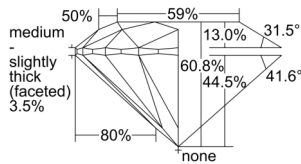

GIA®

FACSIMILE

GIA REPORT 6502084493

Verify this report at GIA.edu

GIA NATURAL DIAMOND DOSSIER®

August 05, 2024
GIA Report Number **6502084493**
Shape and Cutting Style ..... **Round Brilliant**
Measurements ..... **5.50 - 5.53 x 3.35 mm**

GRADING RESULTS

Carat Weight ..... **0.61 carat**
Color Grade ..... **K**
Clarity Grade **VVS1**
Cut Grade ..... **Excellent**

ADDITIONAL GRADING INFORMATION

Polish ..... **Excellent**
Symmetry ..... **Excellent**
Fluorescence ..... **Medium Blue**
Clarity Characteristics ..... **Feather**
Inscription(s): **GIA 6502084493**

PROPORTIONS

Profile to actual proportions

GRADING SCALES

GIA COLOR SCALE	GIA CLARITY SCALE	GIA CUT SCALE	
D	FLAWLESS	EXCELLENT	
E	INTERNALLY FLAWLESS		
F		VVS₁	VERY GOOD
G	VVS₂		
H	VS₁	GOOD	
I	VS₂		
J	SI₁	FAIR	
K	SI₂		
L	I₁	POOR	
M	I₂		
N	I₃		
O			
P			
Q			
R			
S			
T			
U			
V			
W			
X			
Y			
Z