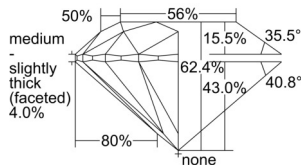

GIA®

FACSIMILE

GIA REPORT 6502084724

Verify this report at GIA.edu

GIA NATURAL DIAMOND DOSSIER®

August 02, 2024
GIA Report Number 6502084724
Shape and Cutting Style ..... Round Brilliant
Measurements ..... 4.69 - 4.72 x 2.93 mm

GRADING RESULTS

Carat Weight ..... 0.40 carat
Color Grade ..... F
Clarity Grade VS1
Cut Grade ..... Excellent

ADDITIONAL GRADING INFORMATION

Polish ..... Excellent
Symmetry ..... Excellent
Fluorescence ..... None
Clarity Characteristics..Cloud, Crystal, Pinpoint, Indented Natural
Inscription(s): GIA 6502084724

PROPORTIONS

Profile to actual proportions

GRADING SCALES

GIA COLOR SCALE

COLOURESS	D
	E
	F
	G
	H
	I
	J
NEAR COLOURESS	K
	L
Faint	M
	N
	O
	P
Very Light	Q
	R
	S
	T
	U
	V
	W
	X
	Y
Light	Z

GIA CLARITY SCALE

VERY VERY SLIGHTLY INCLUDED	FLAWLESS
	INTERNALLY FLAWLESS
VERY SLIGHTLY INCLUDED	VVS₁
	VVS₂
SLIGHTLY INCLUDED	VS₁
	VS₂
INCLUDED	SI₁
	SI₂
	I₁
	I₂
	I₃

GIA CUT SCALE

EXCELLENT
VERY GOOD
GOOD
FAIR
POOR