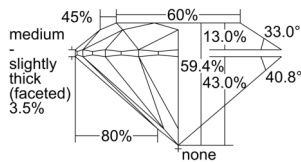

GIA®

FACSIMILE

GIA REPORT 6502085243

Verify this report at GIA.edu

GIA NATURAL DIAMOND DOSSIER®

September 02, 2024
GIA Report Number 6502085243
Shape and Cutting Style ..... Round Brilliant
Measurements ..... 4.34 - 4.36 x 2.58 mm

GRADING RESULTS

Carat Weight ..... 0.30 carat
Color Grade ..... H
Clarity Grade S11
Cut Grade ..... Excellent

ADDITIONAL GRADING INFORMATION

Polish ..... Excellent
Symmetry ..... Excellent
Fluorescence ..... None
Clarity Characteristics ..... Crystal, Feather
Inscription(s): GIA 6502085243

PROPORTIONS

Profile to actual proportions

GRADING SCALES

GIA COLOR SCALE	GIA CLARITY SCALE	GIA CUT SCALE	
D	FLAWLESS	EXCELLENT	
E	INTERNALLY FLAWLESS		
F		VVS₁	VERY GOOD
G	VVS₂		
H	VS₁	GOOD	
I	VS₂		
J	S1₁	FAIR	
K	S1₂		
L	I₁	POOR	
M	I₂		
N	I₃		
O			
P			
Q			
R			
S			
T			
U			
V			
W			
X			
Y			
Z