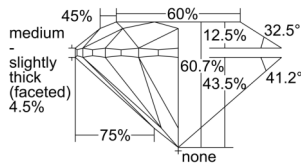

GIA®

FACSIMILE

GIA REPORT 6502085543

Verify this report at GIA.edu

GIA NATURAL DIAMOND DOSSIER®

August 01, 2024
GIA Report Number 6502085543
Shape and Cutting Style ..... Round Brilliant
Measurements ..... 4.05 - 4.07 x 2.46 mm

GRADING RESULTS

Carat Weight ..... 0.25 carat
Color Grade ..... G
Clarity Grade VVS1
Cut Grade ..... Excellent

ADDITIONAL GRADING INFORMATION

Polish ..... Excellent
Symmetry ..... Excellent
Fluorescence ..... None
Clarity Characteristics ..... Cloud, Pinpoint
Inscription(s): GIA 6502085543

PROPORTIONS

Profile to actual proportions

GRADING SCALES

GIA COLOR SCALE	GIA CLARITY SCALE	GIA CUT SCALE	
D	FLAWLESS	EXCELLENT	
E	INTERNALLY FLAWLESS		
F		VVS₁	VERY GOOD
G	VVS₂		
H	VS₁	GOOD	
I	VS₂		
J	SI₁	FAIR	
K	SI₂		
L	I₁	POOR	
M	I₂		
N	I₃		
O			
P			
Q			
R			
S			
T			
U			
V			
W			
X			
Y			
Z