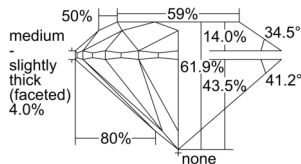

GIA®

FACSIMILE

GIA REPORT 6502085551

Verify this report at GIA.edu

GIA NATURAL DIAMOND DOSSIER®

August 05, 2024
GIA Report Number 6502085551
Shape and Cutting Style ..... Round Brilliant
Measurements ..... 4.74 - 4.77 x 2.94 mm

GRADING RESULTS

Carat Weight ..... 0.41 carat
Color Grade I
Clarity Grade S11
Cut Grade ..... Excellent

ADDITIONAL GRADING INFORMATION

Polish ..... Excellent
Symmetry ..... Excellent
Fluorescence ..... Faint
Clarity Characteristics ..... Cloud
Inscription(s): GIA 6502085551

PROPORTIONS

Profile to actual proportions

GRADING SCALES

GIA COLOR SCALE	GIA CLARITY SCALE	GIA CUT SCALE	
D	FLAWLESS	EXCELLENT	
E	INTERNALLY FLAWLESS		
F		VVS₁	VERY GOOD
G	VVS₂		
H	VS₁	GOOD	
I	VS₂		
J	S1₁	FAIR	
K	S1₂		
L	I₁	POOR	
M	I₂		
N	I₃		
O			
P			
Q			
R			
S			
T			
U			
V			
W			
X			
Y			
Z