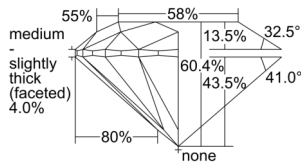

GIA®

FACSIMILE

GIA REPORT 6502085936

Verify this report at GIA.edu

GIA NATURAL DIAMOND DOSSIER®

August 01, 2024
GIA Report Number 6502085936
Shape and Cutting Style ..... Round Brilliant
Measurements ..... 5.16 - 5.20 x 3.13 mm

GRADING RESULTS

Carat Weight ..... 0.51 carat
Color Grade ..... F
Clarity Grade VS2
Cut Grade ..... Excellent

ADDITIONAL GRADING INFORMATION

Polish ..... Excellent
Symmetry ..... Excellent
Fluorescence ..... Medium Blue
Clarity Characteristics ..... Cloud, Crystal
Inscription(s): GIA 6502085936

PROPORTIONS

Profile to actual proportions

GRADING SCALES

GIA COLOR SCALE	GIA CLARITY SCALE	GIA CUT SCALE	
D	FLAWLESS	EXCELLENT	
E	INTERNALLY FLAWLESS		
F		VVS₁	VERY GOOD
G	VVS₂		
H	VS₁	GOOD	
I	VS₂		
J	SI₁	FAIR	
K	SI₂		
L	I₁	POOR	
M			
N			
O	I₂		
P			
Q	I₃		
R			
S			
T			
U			
V			
W			
X			
Y			
Z