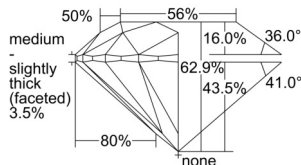

GIA®

FACSIMILE

GIA REPORT 6502086077

Verify this report at GIA.edu

GIA NATURAL DIAMOND DOSSIER®

August 02, 2024
GIA Report Number 6502086077
Shape and Cutting Style ..... Round Brilliant
Measurements ..... 5.20 - 5.24 x 3.28 mm

GRADING RESULTS

Carat Weight ..... 0.55 carat
Color Grade ..... G
Clarity Grade VS1
Cut Grade ..... Excellent

ADDITIONAL GRADING INFORMATION

Polish ..... Excellent
Symmetry ..... Excellent
Fluorescence ..... None
Clarity Characteristics..... Cloud, Feather, Pinpoint
Inscription(s): GIA 6502086077

PROPORTIONS

Profile to actual proportions

GRADING SCALES

GIA COLOR SCALE	GIA CLARITY SCALE	GIA CUT SCALE	
COLOURLESS D	FLAWLESS	EXCELLENT	
E	INTERNALLY FLAWLESS		
F		VERY VERY SLIGHTLY INCLUDED	VERY GOOD
G	VVS₁		
H	VVS₂		
I	VS₁		GOOD
J	VS₂		
K	SLIGHTLY INCLUDED	FAIR	
L			SI₁
M	SI₂	POOR	
N	INCLUDED		
O			I₁
P		I₂	
Q	I₃		
R			
S			
T			
U			
V			
W			
X			
Y			
Z