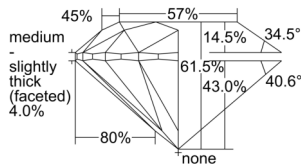

GIA®

FACSIMILE

GIA REPORT 6502086666

Verify this report at GIA.edu

GIA NATURAL DIAMOND DOSSIER®

August 01, 2024
GIA Report Number 6502086666
Shape and Cutting Style ..... Round Brilliant
Measurements ..... 5.11 - 5.12 x 3.14 mm

GRADING RESULTS

Carat Weight ..... 0.51 carat
Color Grade ..... E
Clarity Grade VS1
Cut Grade ..... Excellent

ADDITIONAL GRADING INFORMATION

Polish ..... Excellent
Symmetry ..... Excellent
Fluorescence ..... None
Clarity Characteristics ..... Cloud
Inscription(s): GIA 6502086666

PROPORTIONS

Profile to actual proportions

GRADING SCALES

GIA COLOR SCALE	GIA CLARITY SCALE	GIA CUT SCALE	
D	FLAWLESS	EXCELLENT	
E	INTERNALLY FLAWLESS		
F		VVS₁	VERY GOOD
G	VVS₂		
H	VS₁	GOOD	
I	VS₂		
J	SI₁	FAIR	
K	SI₂		
L	I₁	POOR	
M			
N			
O	I₂		
P			
Q			
R	I₃		
S			
T			
U			
V			
W			
X			
Y			
Z