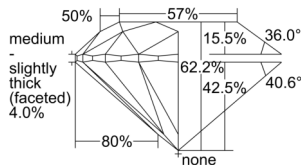

GIA®

FACSIMILE

GIA REPORT 6502086830

Verify this report at GIA.edu

GIA NATURAL DIAMOND DOSSIER®

August 02, 2024
GIA Report Number 6502086830
Shape and Cutting Style ..... Round Brilliant
Measurements ..... 4.44 - 4.47 x 2.77 mm

GRADING RESULTS

Carat Weight ..... 0.34 carat
Color Grade I
Clarity Grade VS1
Cut Grade ..... Excellent

ADDITIONAL GRADING INFORMATION

Polish ..... Excellent
Symmetry ..... Excellent
Fluorescence ..... None
Clarity Characteristics ..... Cloud
Inscription(s): GIA 6502086830

PROPORTIONS

Profile to actual proportions

GRADING SCALES

GIA COLOR SCALE	GIA CLARITY SCALE	GIA CUT SCALE	
D	FLAWLESS	EXCELLENT	
E	INTERNALLY FLAWLESS		
F		VVS₁	VERY GOOD
G	VVS₂		
H	VS₁	GOOD	
I	VS₂		
J	SI₁	FAIR	
K	SI₂		
L	I₁	POOR	
M	I₂		
N	I₃		
O			
P			
Q			
R			
S			
T			
U			
V			
W			
X			
Y			
Z