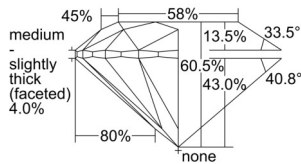

GIA®

FACSIMILE

GIA REPORT 6502087191

Verify this report at GIA.edu

GIA NATURAL DIAMOND DOSSIER®

August 06, 2024
GIA Report Number 6502087191
Shape and Cutting Style ..... Round Brilliant
Measurements ..... 3.87 - 3.89 x 2.35 mm

GRADING RESULTS

Carat Weight ..... 0.21 carat
Color Grade ..... E
Clarity Grade S11
Cut Grade ..... Excellent

ADDITIONAL GRADING INFORMATION

Polish ..... Excellent
Symmetry ..... Excellent
Fluorescence ..... None
Clarity Characteristics ..... Feather
Inscription(s): GIA 6502087191

PROPORTIONS

Profile to actual proportions

GRADING SCALES

GIA COLOR SCALE	GIA CLARITY SCALE	GIA CUT SCALE	
D	FLAWLESS	EXCELLENT	
E	INTERNALLY FLAWLESS		
F		VVS₁	VERY GOOD
G	VVS₂		
H	VS₁	GOOD	
I	VS₂		
J	S1₁	FAIR	
K	S1₂		
L	I₁	POOR	
M	I₂		
N	I₃		
O			
P			
Q			
R			
S			
T			
U			
V			
W			
X			
Y			
Z