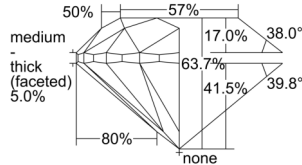

GIA®

FACSIMILE

GIA REPORT 6502087254

Verify this report at GIA.edu

GIA NATURAL DIAMOND DOSSIER®

August 02, 2024
GIA Report Number 6502087254
Shape and Cutting Style ..... Round Brilliant
Measurements ..... 4.18 - 4.22 x 2.68 mm

GRADING RESULTS

Carat Weight ..... 0.30 carat
Color Grade ..... G
Clarity Grade VS1
Cut Grade ..... Very Good

ADDITIONAL GRADING INFORMATION

Polish ..... Excellent
Symmetry ..... Very Good
Fluorescence ..... None
Clarity Characteristics..... Crystal, Feather, Cloud
Inscription(s): GIA 6502087254

PROPORTIONS

Profile to actual proportions

GRADING SCALES

GIA COLOR SCALE	GIA CLARITY SCALE	GIA CUT SCALE	
D	FLAWLESS	EXCELLENT	
E	INTERNALLY FLAWLESS		
F		VVS₁	VERY GOOD
G	VVS₂		
H	VS₁	GOOD	
I	VS₂		
J	SI₁	FAIR	
K	SI₂		
L	I₁	POOR	
M			
N			
O	I₂		
P			
Q	I₃		
R			
S			
T			
U			
V			
W			
X			
Y			
Z