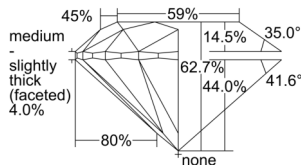

GIA®

FACSIMILE

GIA REPORT 6502089683

Verify this report at GIA.edu

GIA NATURAL DIAMOND DOSSIER®

August 01, 2024
GIA Report Number 6502089683
Shape and Cutting Style ..... Round Brilliant
Measurements ..... 5.09 - 5.12 x 3.20 mm

GRADING RESULTS

Carat Weight ..... 0.52 carat
Color Grade ..... H
Clarity Grade VVS1
Cut Grade ..... Excellent

ADDITIONAL GRADING INFORMATION

Polish ..... Excellent
Symmetry ..... Excellent
Fluorescence ..... None
Clarity Characteristics ..... Pinpoint, Feather
Inscription(s): GIA 6502089683

PROPORTIONS

Profile to actual proportions