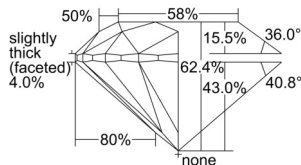

GIA®

FACSIMILE

GIA REPORT 6502091901

Verify this report at GIA.edu

GIA NATURAL DIAMOND DOSSIER®

August 02, 2024
GIA Report Number 6502091901
Shape and Cutting Style ..... Round Brilliant
Measurements ..... 5.88 - 5.90 x 3.68 mm

GRADING RESULTS

Carat Weight ..... 0.80 carat
Color Grade ..... G
Clarity Grade S11
Cut Grade ..... Excellent

ADDITIONAL GRADING INFORMATION

Polish ..... Excellent
Symmetry ..... Excellent
Fluorescence ..... None
Clarity Characteristics ..... Cloud, Feather
Inscription(s): GIA 6502091901

PROPORTIONS

Profile to actual proportions

GRADING SCALES

GIA COLOR SCALE	GIA CLARITY SCALE	GIA CUT SCALE	
D	FLAWLESS	EXCELLENT	
E	INTERNALLY FLAWLESS		
F		VVS₁	VERY GOOD
G	VVS₂		
H	VS₁	GOOD	
I	VS₂		
J	S1₁	FAIR	
K	S1₂		
L	I₁	POOR	
M	I₂		
N	I₃		
O			
P			
Q			
R			
S			
T			
U			
V			
W			
X			
Y			
Z