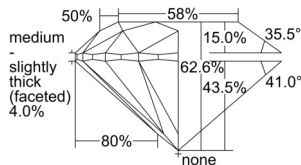

GIA®

FACSIMILE

GIA REPORT 6502092744

Verify this report at GIA.edu

GIA NATURAL DIAMOND DOSSIER®

August 05, 2024
GIA Report Number 6502092744
Shape and Cutting Style ..... Round Brilliant
Measurements ..... 5.34 - 5.39 x 3.36 mm

GRADING RESULTS

Carat Weight ..... 0.60 carat
Color Grade I
Clarity Grade VVS1
Cut Grade ..... Excellent

ADDITIONAL GRADING INFORMATION

Polish ..... Excellent
Symmetry ..... Excellent
Fluorescence ..... Faint
Clarity Characteristics ..... Feather
Inscription(s): GIA 6502092744

PROPORTIONS

Profile to actual proportions

GRADING SCALES

GIA COLOR SCALE	GIA CLARITY SCALE	GIA CUT SCALE	
D	FLAWLESS	EXCELLENT	
E	INTERNALLY FLAWLESS		
F		VVS₁	VERY GOOD
G	VVS₂		
H	VS₁	GOOD	
I	VS₂		
J	SI₁	FAIR	
K	SI₂		
L	I₁	POOR	
M			I₂
N	I₃		
O			
P			
Q			
R			
S			
T			
U			
V			
W			
X			
Y			
Z