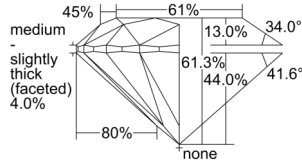

GIA®

FACSIMILE

GIA REPORT 6502092981

Verify this report at GIA.edu

GIA NATURAL DIAMOND DOSSIER®

August 01, 2024
GIA Report Number 6502092981
Shape and Cutting Style ..... Round Brilliant
Measurements ..... 4.71 - 4.75 x 2.90 mm

GRADING RESULTS

Carat Weight ..... 0.40 carat
Color Grade I
Clarity Grade VS2
Cut Grade ..... Excellent

ADDITIONAL GRADING INFORMATION

Polish ..... Excellent
Symmetry ..... Excellent
Fluorescence ..... None
Clarity Characteristics ..... Crystal
Inscription(s): GIA 6502092981

PROPORTIONS

Profile to actual proportions

GRADING SCALES

GIA COLOR SCALE	GIA CLARITY SCALE	GIA CUT SCALE	
D	FLAWLESS	EXCELLENT	
E	INTERNALLY FLAWLESS		
F		VVS₁	VERY GOOD
G	VVS₂		
H	VS₁	GOOD	
I	VS₂		
J	SI₁	FAIR	
K	SI₂		
L	I₁	POOR	
M	I₂		
N	I₃		
O			
P			
Q			
R			
S			
T			
U			
V			
W			
X			
Y			
Z