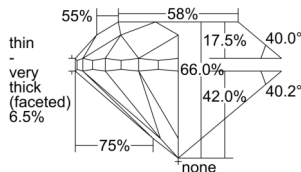

GIA®

FACSIMILE

GIA REPORT 6502093329

Verify this report at GIA.edu

GIA NATURAL DIAMOND DOSSIER®

August 01, 2024
GIA Report Number 6502093329
Shape and Cutting Style ..... Round Brilliant
Measurements ..... 4.85 - 4.88 x 3.21 mm

GRADING RESULTS

Carat Weight ..... 0.50 carat
Color Grade ..... G
Clarity Grade VS1
Cut Grade ..... Good

ADDITIONAL GRADING INFORMATION

Polish ..... Excellent
Symmetry ..... Very Good
Fluorescence ..... None
Clarity Characteristics ..... Cloud
Inscription(s): GIA 6502093329

PROPORTIONS

Profile to actual proportions

GRADING SCALES

GIA COLOR SCALE

COLOURESS	D
	E
	F
	G
	H
	I
	J
NEAR COLOURESS	K
	L
FAIN	M
	N
	O
	P
VERY LIGHT	Q
	R
	S
	T
	U
	V
	W
	X
	Y
LIGHT	Z

GIA CLARITY SCALE

VERY VERY SLIGHTLY INCLUDED	FLAWLESS
	INTERNALLY FLAWLESS
VERY SLIGHTLY INCLUDED	VVS₁
	VVS₂
SLIGHTLY INCLUDED	VS₁
	VS₂
INCLUDED	SI₁
	SI₂
	I₁
	I₂
	I₃

GIA CUT SCALE

EXCELLENT
VERY GOOD
GOOD
FAIR
POOR