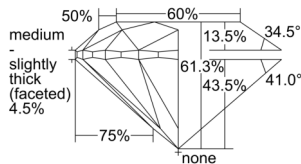

GIA®

FACSIMILE

GIA REPORT 6502094539

Verify this report at GIA.edu

GIA NATURAL DIAMOND DOSSIER®

August 02, 2024
GIA Report Number 6502094539
Shape and Cutting Style ..... Round Brilliant
Measurements ..... 4.70 - 4.72 x 2.89 mm

GRADING RESULTS

Carat Weight ..... 0.40 carat
Color Grade ..... D
Clarity Grade VS1
Cut Grade ..... Excellent

ADDITIONAL GRADING INFORMATION

Polish ..... Excellent
Symmetry ..... Excellent
Fluorescence ..... None
Clarity Characteristics..... Crystal, Cloud, Needle, Pinpoint
Inspection(s): GIA 6502094539

PROPORTIONS

Profile to actual proportions

GRADING SCALES

GIA COLOR SCALE	GIA CLARITY SCALE	GIA CUT SCALE	
D	FLAWLESS	EXCELLENT	
E	INTERNALLY FLAWLESS		
F		VVS₁	VERY GOOD
G	VVS₂		
H	VS₁	GOOD	
I	VS₂		
J	SI₁	FAIR	
K	SI₂		
L	I₁	POOR	
M			
N			
O	I₂		
P			
Q			
R	I₃		
S			
T			
U			
V			
W			
X			
Y			
Z