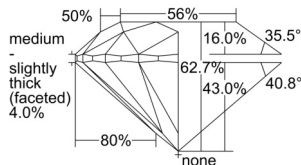

GIA®

FACSIMILE

GIA REPORT 6502095418

Verify this report at GIA.edu

GIA NATURAL DIAMOND DOSSIER®

August 05, 2024
GIA Report Number 6502095418
Shape and Cutting Style ..... Round Brilliant
Measurements ..... 4.29 - 4.31 x 2.70 mm

GRADING RESULTS

Carat Weight ..... 0.31 carat
Color Grade ..... G
Clarity Grade VS2
Cut Grade ..... Excellent

ADDITIONAL GRADING INFORMATION

Polish ..... Excellent
Symmetry ..... Excellent
Fluorescence ..... None
Clarity Characteristics..... Cloud, Crystal, Indented Natural
Inspection(s): GIA 6502095418

PROPORTIONS

Profile to actual proportions

GRADING SCALES

GIA COLOR SCALE	GIA CLARITY SCALE	GIA CUT SCALE	
D	FLAWLESS	EXCELLENT	
E	INTERNALLY FLAWLESS		
F		VVS₁	VERY GOOD
G	VVS₂		
H	VS₁	GOOD	
I	VS₂		
J	SI₁	FAIR	
K	SI₂		
L	I₁	POOR	
M	I₂		
N	I₃		
O			
P			
Q			
R			
S			
T			
U			
V			
W			
X			
Y			
Z