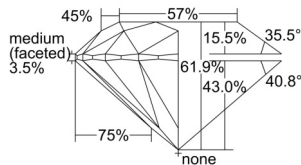

GIA®

FACSIMILE

GIA REPORT 6502099931

Verify this report at GIA.edu

GIA NATURAL DIAMOND DOSSIER®

August 05, 2024
GIA Report Number 6502099931
Shape and Cutting Style ..... Round Brilliant
Measurements ..... 4.74 - 4.75 x 2.94 mm

GRADING RESULTS

Carat Weight ..... 0.40 carat
Color Grade I
Clarity Grade S11
Cut Grade ..... Excellent

ADDITIONAL GRADING INFORMATION

Polish ..... Excellent
Symmetry ..... Excellent
Fluorescence ..... Strong Blue
Clarity Characteristics ..... Feather
Inscription(s): GIA 6502099931

PROPORTIONS

Profile to actual proportions

GRADING SCALES

GIA COLOR SCALE	GIA CLARITY SCALE	GIA CUT SCALE	
D	FLAWLESS	EXCELLENT	
E	INTERNALLY FLAWLESS		
F		VVS₁	VERY GOOD
G	VVS₂		
H	VS₁	GOOD	
I	VS₂		
J	S1₁	FAIR	
K	S1₂		
L	I₁	POOR	
M	I₂		
N	I₃		
O			
P			
Q			
R			
S			
T			
U			
V			
W			
X			
Y			
Z