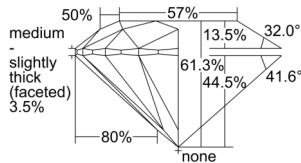

GIA®

FACSIMILE

GIA REPORT 6502103476

Verify this report at GIA.edu

GIA NATURAL DIAMOND DOSSIER®

August 05, 2024
GIA Report Number 6502103476
Shape and Cutting Style ..... Round Brilliant
Measurements ..... 4.89 - 4.93 x 3.01 mm

GRADING RESULTS

Carat Weight ..... 0.44 carat
Color Grade ..... E
Clarity Grade S11
Cut Grade ..... Excellent

ADDITIONAL GRADING INFORMATION

Polish ..... Excellent
Symmetry ..... Excellent
Fluorescence ..... None
Clarity Characteristics ..... Cloud
Inscription(s): GIA 6502103476

PROPORTIONS

Profile to actual proportions

GRADING SCALES

GIA COLOR SCALE	GIA CLARITY SCALE	GIA CUT SCALE	
D	FLAWLESS	EXCELLENT	
E	INTERNALLY FLAWLESS		
F		VVS₁	VERY GOOD
G	VVS₂		
H	VS₁	GOOD	
I	VS₂		
J	S1₁	FAIR	
K	S1₂		
L	I₁	POOR	
M	I₂		
N	I₃		
O			
P			
Q			
R			
S			
T			
U			
V			
W			
X			
Y			
Z