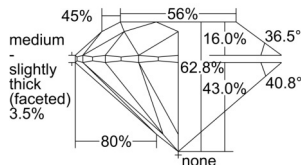

GIA®

FACSIMILE

GIA REPORT 6502103486

Verify this report at GIA.edu

GIA NATURAL DIAMOND DOSSIER®

August 05, 2024
GIA Report Number 6502103486
Shape and Cutting Style ..... Round Brilliant
Measurements ..... 4.42 - 4.45 x 2.79 mm

GRADING RESULTS

Carat Weight ..... 0.34 carat
Color Grade ..... G
Clarity Grade VS2
Cut Grade ..... Excellent

ADDITIONAL GRADING INFORMATION

Polish ..... Excellent
Symmetry ..... Excellent
Fluorescence ..... None
Clarity Characteristics ..... Cloud, Crystal
Inscription(s): GIA 6502103486

PROPORTIONS

Profile to actual proportions

GRADING SCALES

GIA COLOR SCALE	GIA CLARITY SCALE	GIA CUT SCALE
COLOURLESS D	FLAWLESS	EXCELLENT
E	INTERNALLY FLAWLESS	
F	VVS₁	VERY GOOD
G		
H	VVS₂	GOOD
I	VS₁	
J	VS₂	FAIR
K	SI₁	
L	SI₂	POOR
M	I₁	
N	I₂	
O	I₃	
P		
Q		
R		
S		
T		
U		
V		
W		
X		
Y		
Z