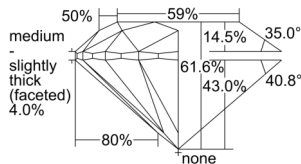

GIA®

FACSIMILE

GIA REPORT 6502103555

Verify this report at GIA.edu

GIA NATURAL DIAMOND DOSSIER®

August 05, 2024
GIA Report Number 6502103555
Shape and Cutting Style ..... Round Brilliant
Measurements ..... 5.38 - 5.41 x 3.33 mm

GRADING RESULTS

Carat Weight ..... 0.60 carat
Color Grade ..... G
Clarity Grade VS1
Cut Grade ..... Excellent

ADDITIONAL GRADING INFORMATION

Polish ..... Excellent
Symmetry ..... Excellent
Fluorescence ..... None
Clarity Characteristics..... Crystal, Cloud, Pinpoint
Inscription(s): GIA 6502103555

PROPORTIONS

Profile to actual proportions

GRADING SCALES

GIA COLOR SCALE	GIA CLARITY SCALE	GIA CUT SCALE	
D	FLAWLESS	EXCELLENT	
E	INTERNALLY FLAWLESS		
F		VVS₁	VERY GOOD
G	VVS₂		
H	VS₁	GOOD	
I	VS₂		
J	SI₁	FAIR	
K	SI₂		
L	I₁	POOR	
M	I₂		
N	I₃		
O			
P			
Q			
R			
S			
T			
U			
V			
W			
X			
Y			
Z