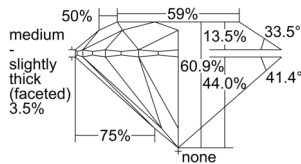

GIA®

FACSIMILE

GIA REPORT 6502103769

Verify this report at GIA.edu

GIA NATURAL DIAMOND DOSSIER®

August 06, 2024
GIA Report Number 6502103769
Shape and Cutting Style ..... Round Brilliant
Measurements ..... 5.13 - 5.16 x 3.13 mm

GRADING RESULTS

Carat Weight ..... 0.50 carat
Color Grade ..... E
Clarity Grade S11
Cut Grade ..... Excellent

ADDITIONAL GRADING INFORMATION

Polish ..... Excellent
Symmetry ..... Excellent
Fluorescence ..... None
Clarity Characteristics ..... Feather, Cloud
Inscription(s): GIA 6502103769

PROPORTIONS

Profile to actual proportions

GRADING SCALES

GIA COLOR SCALE	GIA CLARITY SCALE	GIA CUT SCALE
D	FLAWLESS	EXCELLENT
E	FLAWLESS	
F	INTERNALLY FLAWLESS	VERY GOOD
G	FLAWLESS	
H	VVS₁	GOOD
I	VVS₂	
J	VS₁	FAIR
K	VS₂	
L	S1₁	POOR
M	S1₂	
N	I₁	
O	I₂	
P	I₃	
Q		
R		
S		
T		
U		
V		
W		
X		
Y		
Z