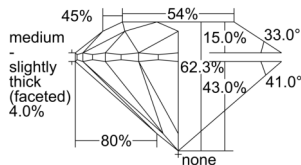

GIA®

FACSIMILE

GIA REPORT 6502103796

Verify this report at GIA.edu

GIA NATURAL DIAMOND DOSSIER®

August 05, 2024
GIA Report Number 6502103796
Shape and Cutting Style ..... Round Brilliant
Measurements ..... 5.92 - 5.95 x 3.70 mm

GRADING RESULTS

Carat Weight ..... 0.80 carat
Color Grade ..... F
Clarity Grade S11
Cut Grade ..... Excellent

ADDITIONAL GRADING INFORMATION

Polish ..... Excellent
Symmetry ..... Excellent
Fluorescence ..... None
Clarity Characteristics..... Crystal, Feather, Cloud
Inscription(s): GIA 6502103796

PROPORTIONS

Profile to actual proportions

GRADING SCALES

GIA COLOR SCALE	GIA CLARITY SCALE	GIA CUT SCALE	
D	FLAWLESS	EXCELLENT	
E	INTERNALLY FLAWLESS		
F		VVS₁	VERY GOOD
G	VVS₂		
H	VS₁	GOOD	
I	VS₂		
J	S1₁	FAIR	
K	S1₂		
L	I₁	POOR	
M	I₂		
N	I₃		
O			
P			
Q			
R			
S			
T			
U			
V			
W			
X			
Y			
Z