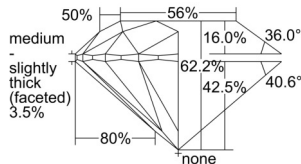

GIA®

FACSIMILE

GIA NATURAL DIAMOND DOSSIER®

August 07, 2024
GIA Report Number 6502104347
Shape and Cutting Style ..... Round Brilliant
Measurements ..... 5.65 - 5.68 x 3.52 mm

GRADING RESULTS

Carat Weight ..... 0.70 carat
Color Grade ..... G
Clarity Grade VS2
Cut Grade ..... Excellent

ADDITIONAL GRADING INFORMATION

Polish ..... Excellent
Symmetry ..... Excellent
Fluorescence ..... None
Clarity Characteristics ..... Cloud
Inscription(s): GIA 6502104347

GIA REPORT 6502104347

Verify this report at GIA.edu

PROPORTIONS

Profile to actual proportions

GRADING SCALES

GIA COLOR SCALE

COLOURESS	D
	E
	F
	G
	H
	I
	J
NEAR COLOURESS	K
	L
Faint	M
	N
	O
	P
Very Light	Q
	R
	S
	T
	U
	V
Light	W
	X
	Y
	Z

GIA CLARITY SCALE

VERY VERY SLIGHTLY INCLUDED	FLAWLESS
	INTERNALLY FLAWLESS
VERY SLIGHTLY INCLUDED	VVS₁
	VVS₂
SLIGHTLY INCLUDED	VS₁
	VS₂
INCLUDED	SI₁
	SI₂
	I₁
	I₂
	I₃

GIA CUT SCALE

EXCELLENT
VERY GOOD
GOOD
FAIR
POOR