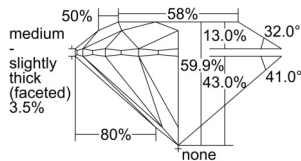

GIA®

FACSIMILE

GIA REPORT 6502104934

Verify this report at GIA.edu

GIA NATURAL DIAMOND DOSSIER®

August 02, 2024
GIA Report Number 6502104934
Shape and Cutting Style ..... Round Brilliant
Measurements ..... 5.18 - 5.20 x 3.11 mm

GRADING RESULTS

Carat Weight ..... 0.51 carat
Color Grade ..... G
Clarity Grade S11
Cut Grade ..... Excellent

ADDITIONAL GRADING INFORMATION

Polish ..... Excellent
Symmetry ..... Excellent
Fluorescence ..... None
Clarity Characteristics ..... Cloud, Crystal
Inscription(s): GIA 6502104934

PROPORTIONS

Profile to actual proportions

GRADING SCALES

GIA COLOR SCALE	GIA CLARITY SCALE	GIA CUT SCALE	
D	FLAWLESS	EXCELLENT	
E	INTERNALLY FLAWLESS		
F		VVS₁	VERY GOOD
G	VVS₂		
H	VS₁	GOOD	
I	VS₂		
J	S1₁	FAIR	
K	S1₂		
L	I₁	POOR	
M	I₂		
N	I₃		
O			
P			
Q			
R			
S			
T			
U			
V			
W			
X			
Y			
Z