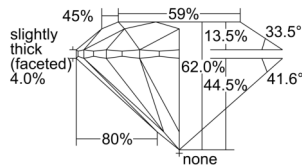

GIA®

FACSIMILE

GIA REPORT 6502106655

Verify this report at GIA.edu

GIA NATURAL DIAMOND DOSSIER®

August 05, 2024
GIA Report Number 6502106655
Shape and Cutting Style ..... Round Brilliant
Measurements ..... 4.72 - 4.76 x 2.94 mm

GRADING RESULTS

Carat Weight ..... 0.40 carat
Color Grade ..... G
Clarity Grade S11
Cut Grade ..... Excellent

ADDITIONAL GRADING INFORMATION

Polish ..... Excellent
Symmetry ..... Excellent
Fluorescence ..... None
Clarity Characteristics..... Feather, Crystal, Cloud
Inspection(s): GIA 6502106655

PROPORTIONS

Profile to actual proportions