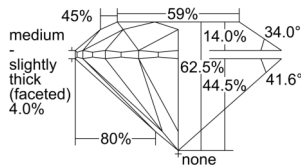

GIA®

FACSIMILE

GIA REPORT 6502107222

Verify this report at GIA.edu

GIA NATURAL DIAMOND DOSSIER®

August 05, 2024
GIA Report Number 6502107222
Shape and Cutting Style ..... Round Brilliant
Measurements ..... 4.70 - 4.73 x 2.95 mm

GRADING RESULTS

Carat Weight ..... 0.40 carat
Color Grade ..... F
Clarity Grade S11
Cut Grade ..... Excellent

ADDITIONAL GRADING INFORMATION

Polish ..... Excellent
Symmetry ..... Excellent
Fluorescence ..... None
Clarity Characteristics..... Crystal, Cloud, Feather
Inscription(s): GIA 6502107222

PROPORTIONS

Profile to actual proportions

GRADING SCALES

GIA COLOR SCALE	GIA CLARITY SCALE	GIA CUT SCALE	
D	FLAWLESS	EXCELLENT	
E	INTERNALLY FLAWLESS		
F		VVS₁	VERY GOOD
G	VVS₂		
H	VS₁	GOOD	
I	VS₂		
J	S1₁	FAIR	
K	S1₂		
L	I₁	POOR	
M	I₂		
N	I₃		
O			
P			
Q			
R			
S			
T			
U			
V			
W			
X			
Y			
Z