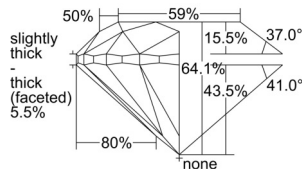

GIA®

FACSIMILE

GIA REPORT 6502107744

Verify this report at GIA.edu

GIA NATURAL DIAMOND DOSSIER®

August 02, 2024
GIA Report Number 6502107744
Shape and Cutting Style ..... Round Brilliant
Measurements ..... 4.96 - 4.99 x 3.19 mm

GRADING RESULTS

Carat Weight ..... 0.50 carat
Color Grade ..... E
Clarity Grade VS1
Cut Grade ..... Very Good

ADDITIONAL GRADING INFORMATION

Polish ..... Excellent
Symmetry ..... Excellent
Fluorescence ..... None
Clarity Characteristics ..... Crystal
Inscription(s): GIA 6502107744

PROPORTIONS

Profile to actual proportions