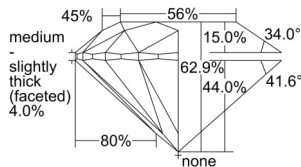

GIA®

FACSIMILE

GIA REPORT 6502109372

Verify this report at GIA.edu

GIA NATURAL DIAMOND DOSSIER®

September 06, 2024
GIA Report Number **6502109372**
Shape and Cutting Style ..... **Round Brilliant**
Measurements ..... **5.67 - 5.68 x 3.57 mm**

GRADING RESULTS

Carat Weight ..... **0.70 carat**
Color Grade ..... **K**
Clarity Grade **VS2**
Cut Grade ..... **Excellent**

ADDITIONAL GRADING INFORMATION

Polish ..... **Excellent**
Symmetry ..... **Excellent**
Fluorescence ..... **None**
Clarity Characteristics ..... **Feather**
Inscription(s): **GIA 6502109372**

PROPORTIONS

Profile to actual proportions

GRADING SCALES

GIA COLOR SCALE	GIA CLARITY SCALE	GIA CUT SCALE	
D	FLAWLESS	EXCELLENT	
E	INTERNALLY FLAWLESS		
F		VVS₁	VERY GOOD
G	VVS₂		
H	VS₁	GOOD	
I	VS₂		
J	SI₁	FAIR	
K	SI₂		
L	I₁	POOR	
M	I₂		
N	I₃		
O			
P			
Q			
R			
S			
T			
U			
V			
W			
X			
Y			
Z