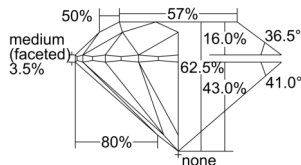

GIA®

FACSIMILE

GIA REPORT 6502110585

Verify this report at GIA.edu

GIA NATURAL DIAMOND DOSSIER®

August 05, 2024
GIA Report Number 6502110585
Shape and Cutting Style ..... Round Brilliant
Measurements ..... 4.76 - 4.80 x 2.99 mm

GRADING RESULTS

Carat Weight ..... 0.42 carat
Color Grade ..... G
Clarity Grade S11
Cut Grade ..... Excellent

ADDITIONAL GRADING INFORMATION

Polish ..... Excellent
Symmetry ..... Excellent
Fluorescence ..... None
Clarity Characteristics ..... Crystal, Cloud
Inscription(s): GIA 6502110585

PROPORTIONS

Profile to actual proportions

GRADING SCALES

GIA COLOR SCALE	GIA CLARITY SCALE	GIA CUT SCALE	
D	FLAWLESS	EXCELLENT	
E	INTERNALLY FLAWLESS		
F		VVS₁	VERY GOOD
G	VVS₂		
H	VS₁	GOOD	
I	VS₂		
J	S1₁	FAIR	
K	S1₂		
L	I₁	POOR	
M	I₂		
N	I₃		
O			
P			
Q			
R			
S			
T			
U			
V			
W			
X			
Y			
Z