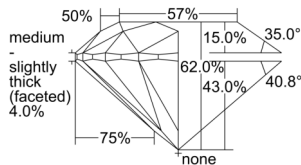

GIA®

FACSIMILE

GIA REPORT 6502111824

Verify this report at GIA.edu

GIA NATURAL DIAMOND DOSSIER®

August 06, 2024
GIA Report Number 6502111824
Shape and Cutting Style ..... Round Brilliant
Measurements ..... 5.12 - 5.14 x 3.18 mm

GRADING RESULTS

Carat Weight ..... 0.51 carat
Color Grade ..... F
Clarity Grade VVS2
Cut Grade ..... Excellent

ADDITIONAL GRADING INFORMATION

Polish ..... Excellent
Symmetry ..... Excellent
Fluorescence ..... None
Clarity Characteristics..... Needle, Cloud, Pinpoint
Inscription(s): GIA 6502111824

PROPORTIONS

Profile to actual proportions

GRADING SCALES

GIA COLOR SCALE	GIA CLARITY SCALE	GIA CUT SCALE	
D	FLAWLESS	EXCELLENT	
E	INTERNALLY FLAWLESS		
F		VVS₁	VERY GOOD
G	VVS₂		
H	VS₁	GOOD	
I	VS₂		
J	SI₁	FAIR	
K	SI₂		
L	I₁	POOR	
M			
N			
O	I₂		
P			
Q			
R	I₃		
S			
T			
U			
V			
W			
X			
Y			
Z