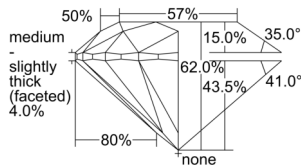

GIA®

FACSIMILE

GIA REPORT 6502112843

Verify this report at GIA.edu

GIA NATURAL DIAMOND DOSSIER®

August 06, 2024
GIA Report Number 6502112843
Shape and Cutting Style ..... Round Brilliant
Measurements ..... 5.67 - 5.71 x 3.53 mm

GRADING RESULTS

Carat Weight ..... 0.70 carat
Color Grade I
Clarity Grade VVS1
Cut Grade ..... Excellent

ADDITIONAL GRADING INFORMATION

Polish ..... Excellent
Symmetry ..... Excellent
Fluorescence ..... Strong Blue
Clarity Characteristics ..... Feather
Inscription(s): GIA 6502112843

PROPORTIONS

Profile to actual proportions

GRADING SCALES

GIA COLOR SCALE	GIA CLARITY SCALE	GIA CUT SCALE	
D	FLAWLESS	EXCELLENT	
E	INTERNALLY FLAWLESS		
F		VVS₁	VERY GOOD
G	VVS₂		
H	VS₁	GOOD	
I	VS₂		
J	SI₁	FAIR	
K	SI₂		
L	I₁	POOR	
M			
N	I₂		
O			
P	I₃		
Q			
R			
S			
T			
U			
V			
W			
X			
Y			
Z