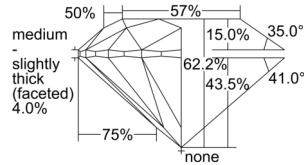

GIA®

FACSIMILE

GIA REPORT 6502113882

Verify this report at GIA.edu

GIA NATURAL DIAMOND DOSSIER®

August 06, 2024
GIA Report Number 6502113882
Shape and Cutting Style ..... Round Brilliant
Measurements ..... 5.06 - 5.09 x 3.15 mm

GRADING RESULTS

Carat Weight ..... 0.50 carat
Color Grade ..... D
Clarity Grade VS1
Cut Grade ..... Excellent

ADDITIONAL GRADING INFORMATION

Polish ..... Excellent
Symmetry ..... Excellent
Fluorescence ..... None
Clarity Characteristics..... Needle, Feather, Cloud, Pinpoint
Inscription(s): GIA 6502113882

PROPORTIONS

Profile to actual proportions

GRADING SCALES

GIA COLOR SCALE	GIA CLARITY SCALE	GIA CUT SCALE	
D	FLAWLESS	EXCELLENT	
E	INTERNALLY FLAWLESS		
F		VVS₁	VERY GOOD
G	VVS₂		
H	VS₁	GOOD	
I	VS₂		
J	SI₁	FAIR	
K	SI₂		
L	I₁	POOR	
M			
N			
O	I₂		
P			
Q			
R	I₃		
S			
T			
U			
V			
W			
X			
Y			
Z