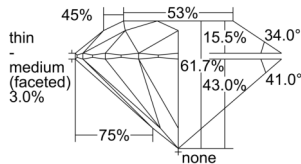

GIA®

FACSIMILE

GIA REPORT 6502114181

Verify this report at GIA.edu

GIA NATURAL DIAMOND DOSSIER®

August 06, 2024
GIA Report Number 6502114181
Shape and Cutting Style ..... Round Brilliant
Measurements ..... 4.00 - 4.03 x 2.48 mm

GRADING RESULTS

Carat Weight ..... 0.24 carat
Color Grade ..... E
Clarity Grade VVS2
Cut Grade ..... Excellent

ADDITIONAL GRADING INFORMATION

Polish ..... Excellent
Symmetry ..... Excellent
Fluorescence ..... None
Clarity Characteristics..... Pinpoint, Feather, Surface Graining
Inscription(s): GIA 6502114181

PROPORTIONS

Profile to actual proportions