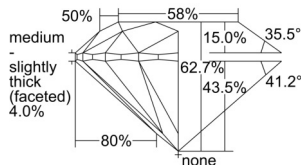

GIA®

FACSIMILE

GIA REPORT 6502114369

Verify this report at GIA.edu

GIA NATURAL DIAMOND DOSSIER®

August 05, 2024
GIA Report Number 6502114369
Shape and Cutting Style ..... Round Brilliant
Measurements ..... 5.06 - 5.09 x 3.18 mm

GRADING RESULTS

Carat Weight ..... 0.51 carat
Color Grade ..... G
Clarity Grade VS1
Cut Grade ..... Excellent

ADDITIONAL GRADING INFORMATION

Polish ..... Excellent
Symmetry ..... Excellent
Fluorescence ..... None
Clarity Characteristics ..... Crystal, Pinpoint
Inscription(s): GIA 6502114369

PROPORTIONS

Profile to actual proportions

GRADING SCALES

GIA COLOR SCALE	GIA CLARITY SCALE	GIA CUT SCALE	
D	FLAWLESS	EXCELLENT	
E	INTERNALLY FLAWLESS		
F		VVS₁	VERY GOOD
G	VVS₂		
H	VS₁	GOOD	
I	VS₂		
J	SI₁	FAIR	
K	SI₂		
L	I₁	POOR	
M			
N			
O	I₂		
P			
Q			
R	I₃		
S			
T			
U			
V			
W			
X			
Y			
Z