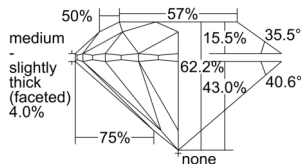

GIA®

FACSIMILE

GIA REPORT 6502114479

Verify this report at GIA.edu

GIA NATURAL DIAMOND DOSSIER®

August 07, 2024
GIA Report Number 6502114479
Shape and Cutting Style ..... Round Brilliant
Measurements ..... 5.71 - 5.75 x 3.57 mm

GRADING RESULTS

Carat Weight ..... 0.72 carat
Color Grade ..... F
Clarity Grade VS1
Cut Grade ..... Excellent

ADDITIONAL GRADING INFORMATION

Polish ..... Excellent
Symmetry ..... Excellent
Fluorescence ..... None
Clarity Characteristics ..... Cloud, Pinpoint
Inscription(s): GIA 6502114479

PROPORTIONS

Profile to actual proportions

GRADING SCALES

GIA COLOR SCALE	GIA CLARITY SCALE	GIA CUT SCALE	
D	FLAWLESS	EXCELLENT	
E	INTERNALLY FLAWLESS		
F		VVS₁	VERY GOOD
G	VVS₂		
H	VS₁	GOOD	
I	VS₂		
J	SI₁	FAIR	
K	SI₂		
L	I₁	POOR	
M	I₂		
N	I₃		
O			
P			
Q			
R			
S			
T			
U			
V			
W			
X			
Y			
Z