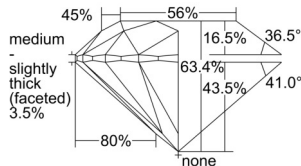

GIA®

FACSIMILE

GIA REPORT 6502115674

Verify this report at GIA.edu

GIA NATURAL DIAMOND DOSSIER®

August 06, 2024
GIA Report Number 6502115674
Shape and Cutting Style ..... Round Brilliant
Measurements ..... 5.03 - 5.07 x 3.20 mm

GRADING RESULTS

Carat Weight ..... 0.51 carat
Color Grade ..... E
Clarity Grade S11
Cut Grade ..... Excellent

ADDITIONAL GRADING INFORMATION

Polish ..... Excellent
Symmetry ..... Excellent
Fluorescence ..... None
Clarity Characteristics ..... Crystal
Inscription(s): GIA 6502115674

PROPORTIONS

Profile to actual proportions