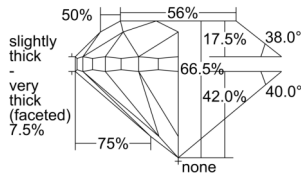

GIA®

FACSIMILE

GIA REPORT 6502119874

Verify this report at GIA.edu

GIA NATURAL DIAMOND DOSSIER®

August 07, 2024
GIA Report Number 6502119874
Shape and Cutting Style ..... Round Brilliant
Measurements ..... 4.81 - 4.85 x 3.22 mm

GRADING RESULTS

Carat Weight ..... 0.50 carat
Color Grade ..... F
Clarity Grade VS2
Cut Grade ..... Good

ADDITIONAL GRADING INFORMATION

Polish ..... Very Good
Symmetry ..... Very Good
Fluorescence ..... None
Clarity Characteristics.. Crystal, Feather, Cloud, Indented Natural
Inscription(s): GIA 6502119874

PROPORTIONS

Profile to actual proportions

GRADING SCALES

GIA COLOR SCALE

COLOURESS	D
	E
	F
	G
	H
	I
	J
NEAR COLOURESS	K
	L
FADING	M
	N
	O
	P
	Q
	R
	S
	T
	U
	V
	W
	X
	Y
LIGHT	Z

GIA CLARITY SCALE

VERY VERY SLIGHTLY INCLUDED	FLAWLESS
	INTERNALLY FLAWLESS
VERY SLIGHTLY INCLUDED	VVS₁
	VVS₂
SLIGHTLY INCLUDED	VS₁
	VS₂
INCLUDED	SI₁
	SI₂
	I₁
	I₂
	I₃

GIA CUT SCALE

EXCELLENT
VERY GOOD
GOOD
FAIR
POOR