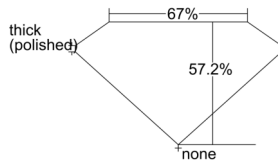

GIA®

FACSIMILE

GIA REPORT 6502120443

Verify this report at GIA.edu

GIA NATURAL DIAMOND DOSSIER®

August 07, 2024
GIA Report Number 6502120443
Shape and Cutting Style ..... **Modified Kite Step Cut**
Measurements ..... **9.32 x 3.88 x 2.22 mm**

GRADING RESULTS

Carat Weight ..... 0.53 carat
Color Grade ..... **F**
Clarity Grade ..... **Internally Flawless**

ADDITIONAL GRADING INFORMATION

Polish ..... **Excellent**
Symmetry ..... **Excellent**
Fluorescence ..... **None**
Clarity Characteristics..... **Minor Details of Polish**
Inscription(s): GIA 6502120443

PROPORTIONS

Profile not to actual proportions

GRADING SCALES

GIA COLOR SCALE		GIA CLARITY SCALE			
COLORLESS	D	VERY VERY SLIGHTLY INCLUDED	FLAWLESS		
	E		INTERNALLY FLAWLESS		
	F	VERY SLIGHTLY INCLUDED	VVS₁		
	G		VVS₂		
	H		VS₁		
	NEAR COLORLESS	I	SLIGHTLY INCLUDED	VS₂	
		J		SI₁	
		FAINT	K	INCLUDED	SI₂
			L		I₁
			M		I₂
VERTILIGHT	N	INCLUDED	I₃		
	O				
	P				
	Q				
	R				
LIGHT	S				
	T				
	U				
	V				
	W				
	X				
	Y				
	Z