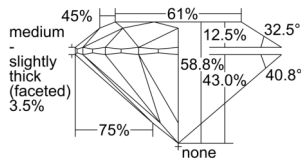

GIA®

FACSIMILE

GIA REPORT 6502120648

Verify this report at GIA.edu

GIA NATURAL DIAMOND DOSSIER®

August 06, 2024
GIA Report Number 6502120648
Shape and Cutting Style ..... Round Brilliant
Measurements ..... 5.79 - 5.81 x 3.41 mm

GRADING RESULTS

Carat Weight ..... 0.70 carat
Color Grade ..... G
Clarity Grade S11
Cut Grade ..... Excellent

ADDITIONAL GRADING INFORMATION

Polish ..... Excellent
Symmetry ..... Excellent
Fluorescence ..... None
Clarity Characteristics ..... Feather, Cloud, Crystal
Inscription(s): GIA 6502120648

PROPORTIONS

Profile to actual proportions

GRADING SCALES

GIA COLOR SCALE		GIA CLARITY SCALE		GIA CUT SCALE	
COLORLESS	D	VERY VERY SLIGHTLY INCLUDED	FLAWLESS	EXCELLENT	
	E		INTERNALLY FLAWLESS		
	F	VERY SLIGHTLY INCLUDED	VVS₁	VERY GOOD	
	G		VVS₂		
	H		VS₁	GOOD	
	NEAR COLORLESS	I	VS₂		
		J	SLIGHTLY INCLUDED	S1₁	FAIR
	K	S1₂			
	FLAWT	L	INCLUDED	I₁	POOR
		M		I₂	
N		I₃			
O					
P					
Q					
R					
S					
LIGHT	T				
	U				
	V				
	W				
	X				
	Y				
	Z