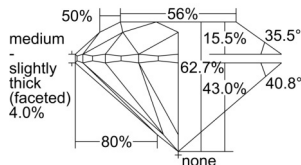

GIA®

FACSIMILE

GIA REPORT 6502121015

Verify this report at GIA.edu

GIA NATURAL DIAMOND DOSSIER®

August 06, 2024
GIA Report Number 6502121015
Shape and Cutting Style ..... Round Brilliant
Measurements ..... 4.51 - 4.54 x 2.84 mm

GRADING RESULTS

Carat Weight ..... 0.36 carat
Color Grade ..... E
Clarity Grade S11
Cut Grade ..... Excellent

ADDITIONAL GRADING INFORMATION

Polish ..... Excellent
Symmetry ..... Excellent
Fluorescence ..... None
Clarity Characteristics ..... Cloud
Inscription(s): GIA 6502121015

PROPORTIONS

Profile to actual proportions

GRADING SCALES

GIA COLOR SCALE	GIA CLARITY SCALE	GIA CUT SCALE	
D	FLAWLESS	EXCELLENT	
E	INTERNALLY FLAWLESS		
F		VVS₁	VERY GOOD
G	VVS₂		
H	VS₁	GOOD	
I	VS₂		
J	S1₁	FAIR	
K	S1₂		
L	I₁	POOR	
M	I₂		
N	I₃		
O			
P			
Q			
R			
S			
T			
U			
V			
W			
X			
Y			
Z