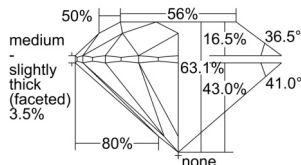

GIA®

FACSIMILE

GIA REPORT 6502123471

Verify this report at GIA.edu

GIA NATURAL DIAMOND DOSSIER®

August 06, 2024
GIA Report Number 6502123471
Shape and Cutting Style ..... Round Brilliant
Measurements ..... 5.26 - 5.30 x 3.33 mm

GRADING RESULTS

Carat Weight ..... 0.57 carat
Color Grade ..... G
Clarity Grade VS2
Cut Grade ..... Excellent

ADDITIONAL GRADING INFORMATION

Polish ..... Excellent
Symmetry ..... Excellent
Fluorescence ..... None
Clarity Characteristics ..... Cloud, Crystal
Inscription(s): GIA 6502123471

PROPORTIONS

Profile to actual proportions