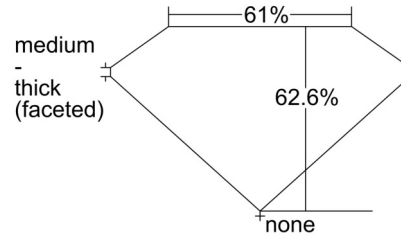

PROPORTIONS

Profile not to actual proportions